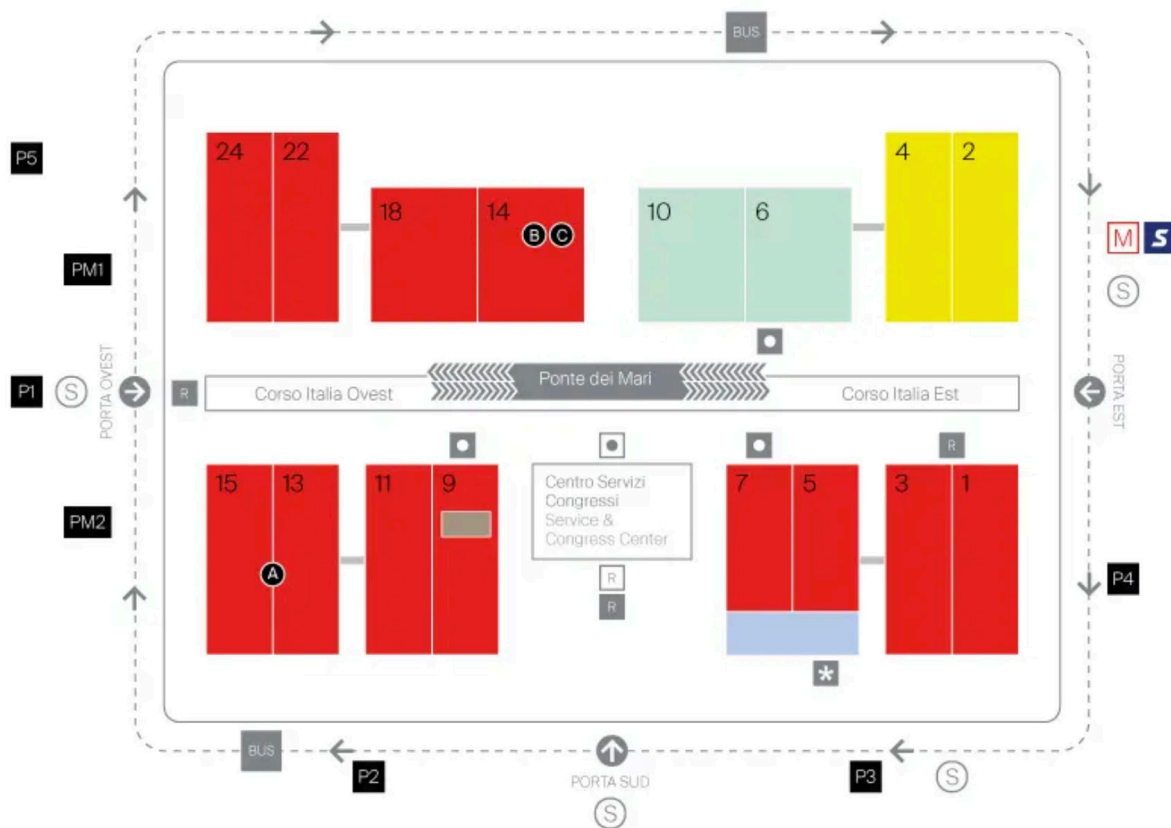

Salone del Mobile.Milano

- Salone Internazionale del Mobile
- Salone Internazionale del Complemento d'Arredo
International Furnishing Accessories Exhibition
- Workplace3.0
International Workspace Exhibition
- S.Project
- EuroCucina
International Kitchen Furniture Exhibition
FTK, Technology For the Kitchen
- Salone Internazionale del Bagno
International Bathroom Exhibition
- Salone Raritas
- SaloneSatellite
- Eventi / Installazioni
Events / Installations
- A Aurea,
an Architectural Fiction
Maison Numéro 20
padd./pavs 13-15
- B Drafting Futures.
Conversations about Next Perspectives
Arena Drafting Futures by Formafantasma
pad./pav 14
- C Bookshop Corraini Mobile
pad./pav 14
- Uffici di Presidenza
Segreteria
Ufficio Stampa / Area Stampa
General Management
Exhibition Secretariat
Press Office / Press Area
- Galleria della Stampa
Press Gallery
- R Reception
- R Reception Stampa
Press Reception
- * Ingresso diretto a SaloneSatellite
Direct entrance to SaloneSatellite
- P Parcheggio
Parking
- PM Parcheggio multipiano
Multistorey parking
- M Metropolitana - Linea rossa
Underground - Red line
- S Stazione Ferroviaria
Railway station
- Circolare esterna
External shuttle bus
- S Fermata circolare esterna
External shuttle bus stop
- Ponte dei Mari - Quick Link

Pav. 1:
Schlafzimmer; Esszimmer, Wohnzimmer; Möbel; Outdoormöbel;
Polstermöbel, Einrichtungsaccessoires
Konzepte für Innen - und Außenarchitektur

Wichtigste Firmen im Überblick:

Eichholtz bv A25 (Schlafzimmer, Esszimmer, Wohnzimmer, Outdoor- und Polstermöbel)